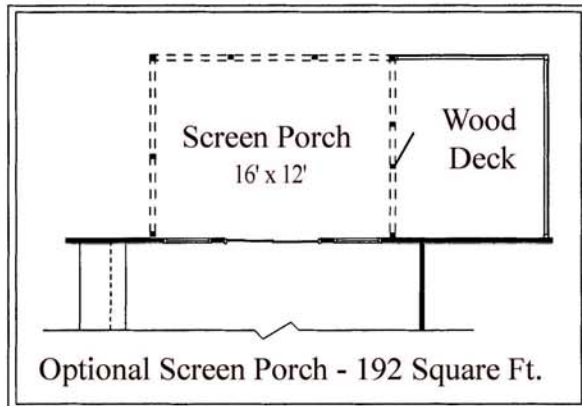

The Cape May

3 Bedroom, 2 Bath
Square Footage
1220 Heated 77 Front Porch
430 Garage 170 Wood Deck