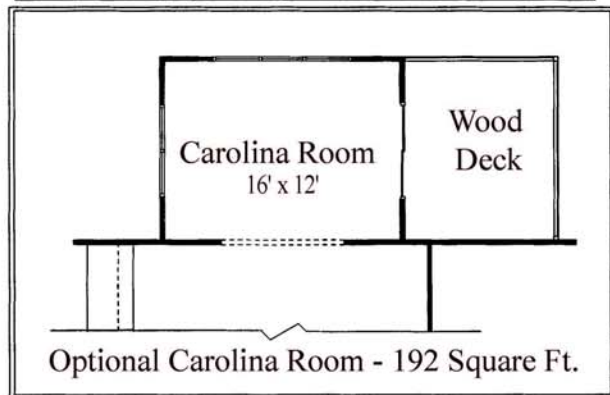

The Cape May

3 Bedroom, 2 Bath
Square Footage
1220 Heated 77 Front Porch
430 Garage 170 Wood Deck