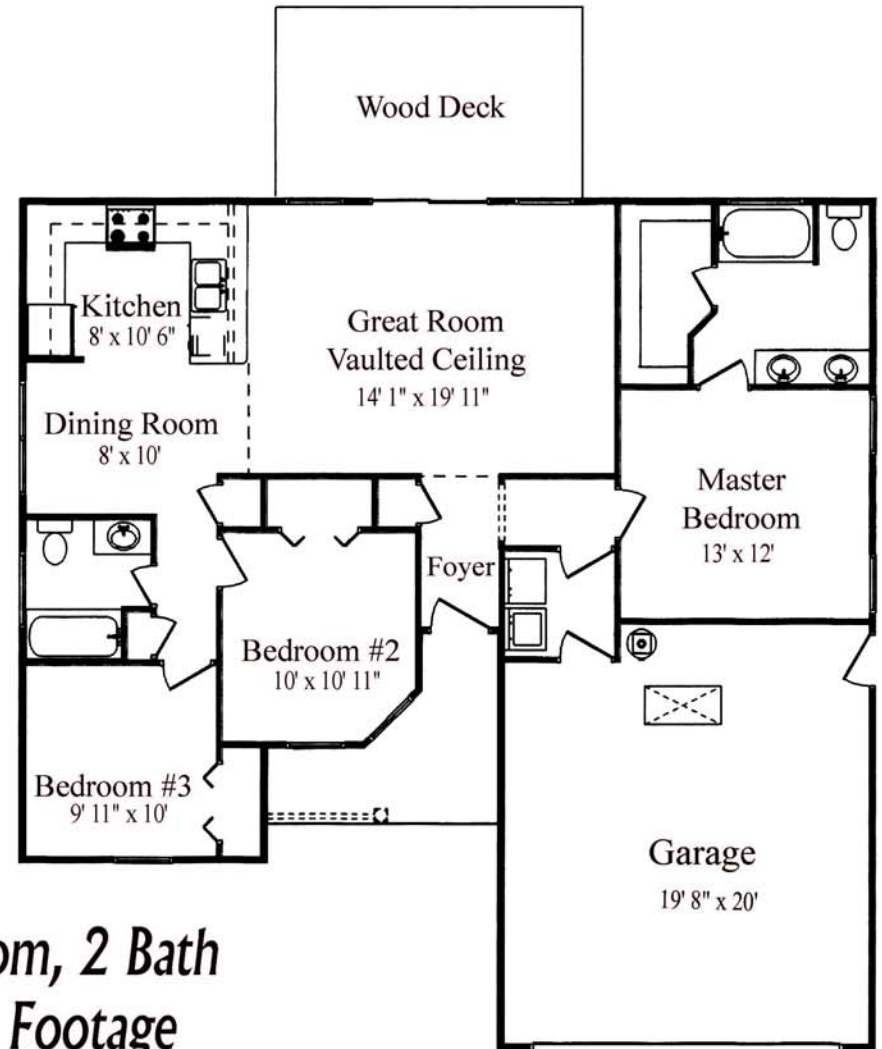

The Cape May

3 Bedroom, 2 Bath
Square Footage
1220 Heated 77 Front Porch
430 Garage 170 Wood Deck